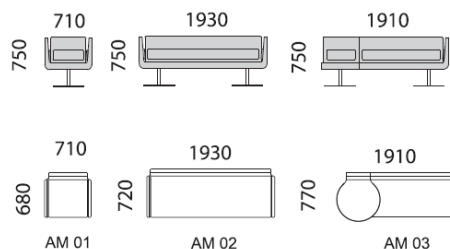

#### characteristics:

Amadeo is upholstered sofa with a kinetic element. This swivel element is fully configurable in range of 180°. The maximum rotation of the kinetic part enables to create “face to face” sitting. Amadeo brings unexpected variability and multiplies the usefulness of standard sofa.

#### technical specifications:

frame: wood  
 springing: rubber-textile straps  
 filling: polyuretane – Eurofoam  
 upholstering: unremovable  
 fabric: unlimited choice  
 leather: no  
 metal parts: stainless steel, surface finish: matt  
 version: swivel armchair, sofa with kinetic element